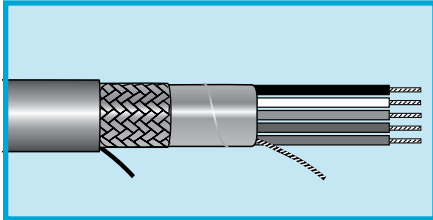

Communication and Control

300 V Foil/Braid Shield, Multiconductor, SR-PVC, PVC
Computer Cable

UL AWM 2464
UL CMG
CSA CMG FT4

Applications

- RS-232
- Modems
- Multiplexers
- Serial data interfaces

Operating Temperature

- -20°C to +80°C (AWM)
- -20°C to +75°C (CMG)

Conductor Color Coding

- Chart D

Materials

- Stranded tinned copper conductors
- Semirigid PVC insulation
- Foil + braid shield
Aluminum/polyester foil shield,
25% overlap min.
Foil facing outward
Stranded tinned copper drain
wire equal in size to conductor
Tinned copper braid, 65% or
70% coverage
- Slate PVC jacket

Availability

100 ft (30.5 m)
500 ft (152 m)
1000 ft (305 m)
Bulk, cut to length
(Minimums may apply)

65% Braid Coverage

24 AWG (0.22 mm²)

Stranding: 7/32 (7 x 0.20 mm)
Insulation thickness: 0.010 (0.25 mm)